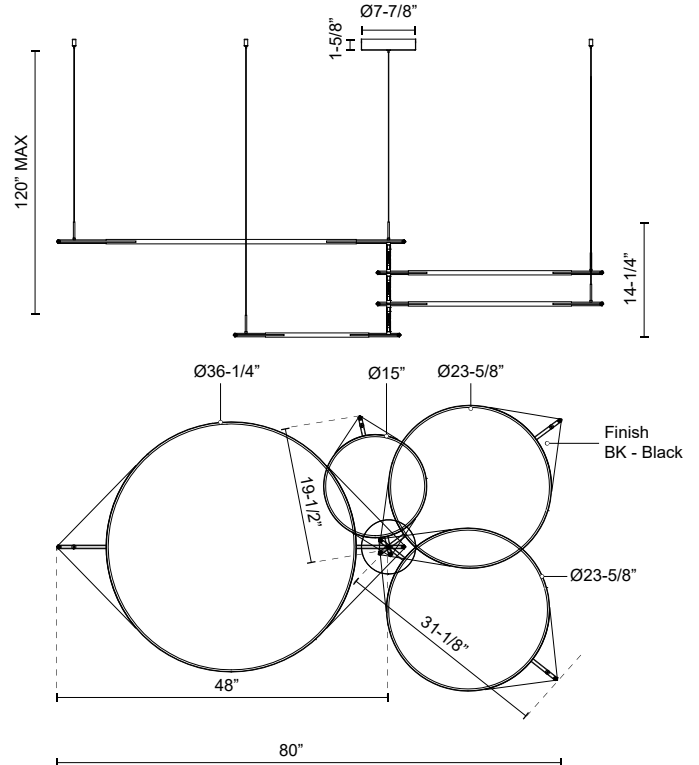

DESCRIPTION

The Serif Collection features clean, angular geometrics colliding in harmony. Minimal yet impactful, the rings of light seem to float organically in air. Each piece of the Serif Collection is adjustable to fit your style, from minimal and clean uniform rings, to free-form. This versatility makes it the perfect mixture of both two- and three-dimensional art depending on the ring formations you create.